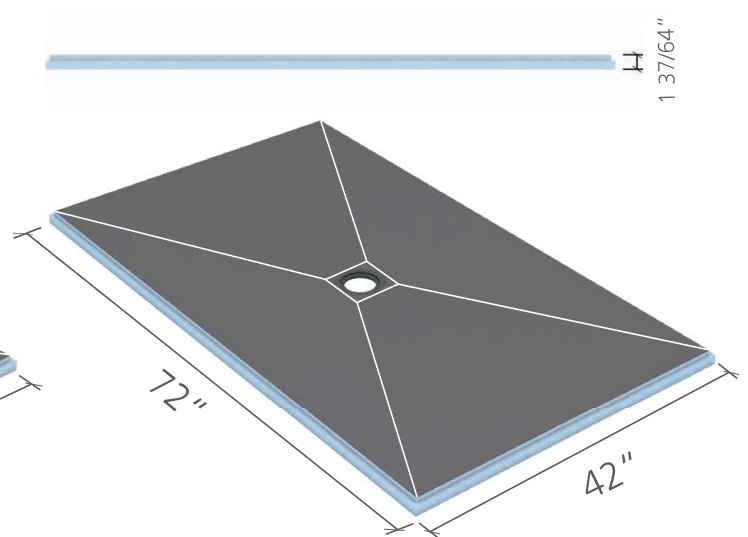

wedi Fundo® Shower Base ■ Technical Drawings

i White lines indicate where slope fields meet on shower base.

wedi Fundo® Shower Base, square
 36 in. x 36 in. x 1 37/64 in.
 US9100001

wedi Fundo® Shower Base, rectangular
 36 in. x 48 in. x 1 37/64 in.
 US9100002

wedi Fundo® Shower Base, rectangular
 36 in. x 60 in. x 1 37/64 in.
 US9100004

wedi Fundo® Shower Base, rectangular
 36 in. x 72 in. x 2 in. (off-center drain)
 US9100005

wedi Fundo® Shower Base ■ Technical Drawings

i White lines indicate where slope fields meet on shower base.

wedi Fundo® Shower Base, rectangular
36 in. x 72 in. x 1 37/64 in. (center drain)
US9100006

wedi Fundo® Shower Base, square
42 in. x 42 in. x 1 37/64 in.
US9100017

wedi Fundo® Shower Base, rectangular
42 in. x 60 in. x 1 37/64 in.
US9100007

wedi Fundo® Shower Base, rectangular
42 in. x 72 in. x 1 37/64 in.
US9100008

wedi Fundo® Shower Base ■ Technical Drawings

i White lines indicate where slope fields meet on shower base.