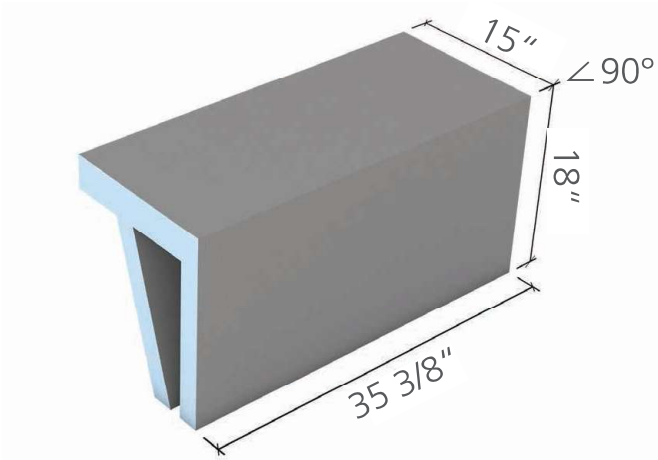

wedi Sanoasa® Shower Bench ■ Technical Drawings

wedi Sanoasa® Shower Bench 1 M
35 3/8 in. x 18 in. x 15 in.; sloped top 1%
US3000042