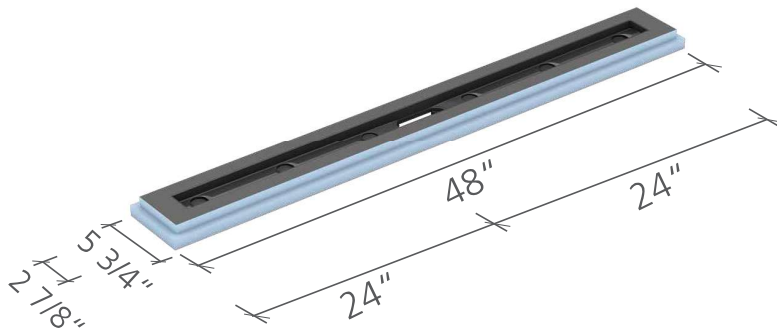

wedi Fundo® Linear Shower Module 48"
48 in. x 5 3/4 in.
Channel Length: 43 19/64 in.
US9320002