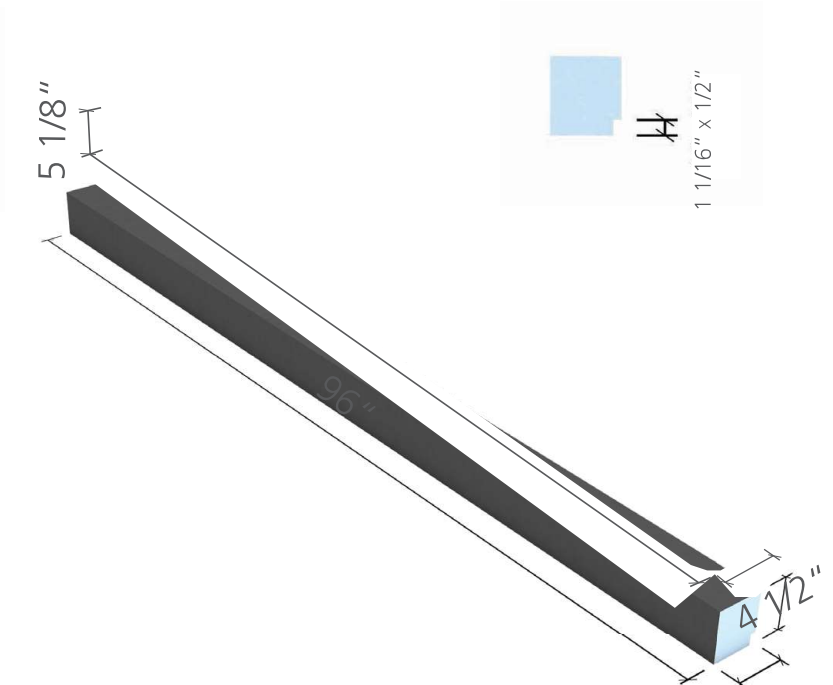

i White lines indicate where slope fields meet on shower base.

wedi Fundo® Shower Base, rectangular
36 in. x 72 in. x 1 37/64 in. (center drain)
US9100006

wedi Fundo® Shower Base, square
42 in. x 42 in. x 1 37/64 in.
US9100017

US3000008

wedi® Shower Curb Cap 96"

exterior: 5 in. (H) x 4 5/8 in. (W) x 98 7/16 in. (L)

interior: 4 1/2 in. (H) x 3 5/8 in. (W)

US3000010

wedi® Shower Curb 60"

5 1/8 in. (H) x 4 1/2 in. (W) x 60 in. (L);

sloped top 1/8 in./ft.

US3000039

wedi® Shower Curb 96"

5 1/8 in. (H) x 4 1/2 in. (W) x 96 in. (L);

sloped top 1/8 in./ft.

US3000041

wedi® Shower Curb ■ Technical Drawings

wedi® Shower Curb Lean 60"

3 1/2 in. (H) x 2 in. (W) x 60 in. (L);

sloped top 1/8 in./ft.

US3000038

wedi® Shower Curb Lean 96"

3 1/2 in. (H) x 2 in. (W) x 96 in. (L);

sloped top 1/8 in./ft.

US3000040

wedi® Shower Curb AT 60"

5 1/8 in. (H) x 4 1/2 in. (W) x 60 in. (L);