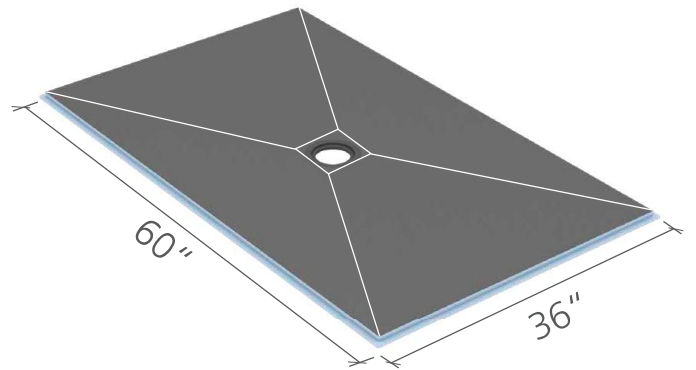

wedi Fundo® Curbless Shower Base

36 in. × 48 in. × 3/4 in.

US9200001

wedi Fundo® Curbless Shower Base

36 in. × 60 in. × 3/4 in.

US9200003

wedi Fundo® Curbless Shower Base

42 in. × 42 in. × 3/4 in.