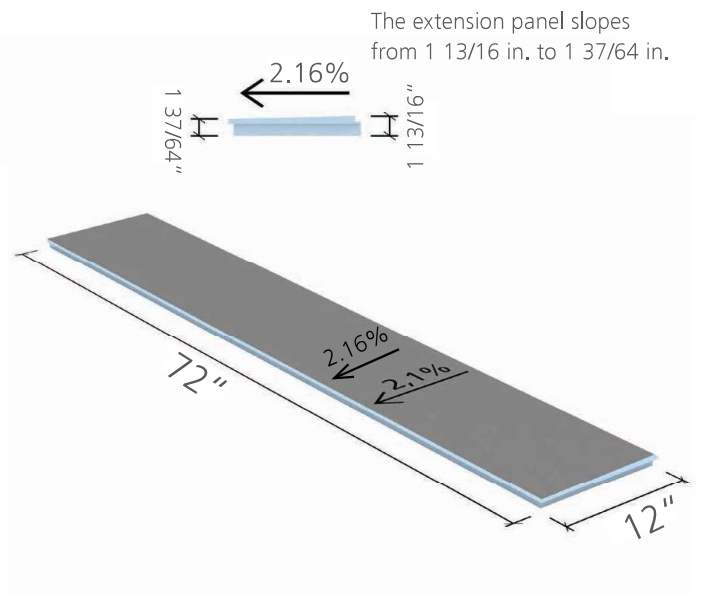

wedi® Shower Extension
12 in. x 72 in.
US3000036