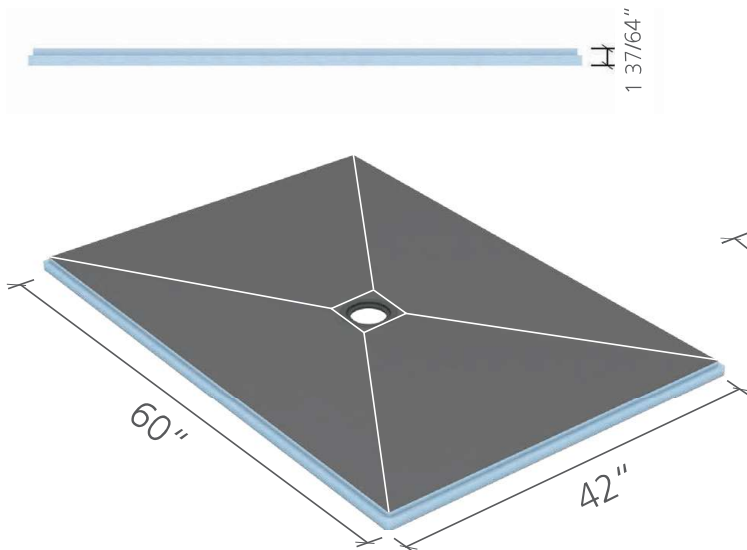

wedi Fundo® Shower Base ■ Technical Drawings

i White lines indicate where slope fields meet on shower base.

wedi Fundo® Shower Base, square
 36 in. x 36 in. x 1 37/64 in.
 US9100001

wedi Fundo® Shower Base, rectangular
 36 in. x 48 in. x 1 37/64 in.
 US9100002

wedi Fundo® Shower Base, rectangular
 36 in. x 60 in. x 1 37/64 in.
 US9100004

wedi Fundo® Shower Base, rectangular
 36 in. x 72 in. x 2 in. (off-center drain)
 US9100005

wedi Fundo® Shower Base ■ Technical Drawings

i White lines indicate where slope fields meet on shower base.

wedi Fundo® Shower Base, rectangular
36 in. x 72 in. x 1 37/64 in. (center drain)
US9100006

wedi Fundo® Shower Base, square
42 in. x 42 in. x 1 37/64 in.
US9100017

wedi Fundo® Shower Base, rectangular
42 in. x 60 in. x 1 37/64 in.
US9100007

wedi Fundo® Shower Base, rectangular
42 in. x 72 in. x 1 37/64 in.
US9100008

wedi Fundo® Shower Base ■ Technical Drawings

i White lines indicate where slope fields meet on shower base.