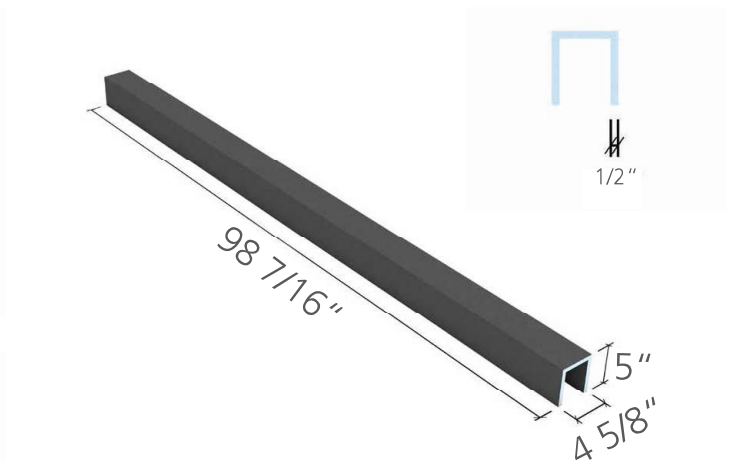

US3000008

wedi® Shower Curb Cap 96"

exterior: 5 in. (H) x 4 5/8 in. (W) x 98 7/16 in. (L)

interior: 4 1/2 in. (H) x 3 5/8 in. (W)

US3000010

wedi® Shower Curb 60"

5 1/8 in. (H) x 4 1/2 in. (W) x 60 in. (L);

sloped top 1/8 in./ft.

US3000039

wedi® Shower Curb 96"

5 1/8 in. (H) x 4 1/2 in. (W) x 96 in. (L);

sloped top 1/8 in./ft.

US3000041

wedi® Shower Curb ■ Technical Drawings

wedi® Shower Curb Lean 60"

3 1/2 in. (H) x 2 in. (W) x 60 in. (L);