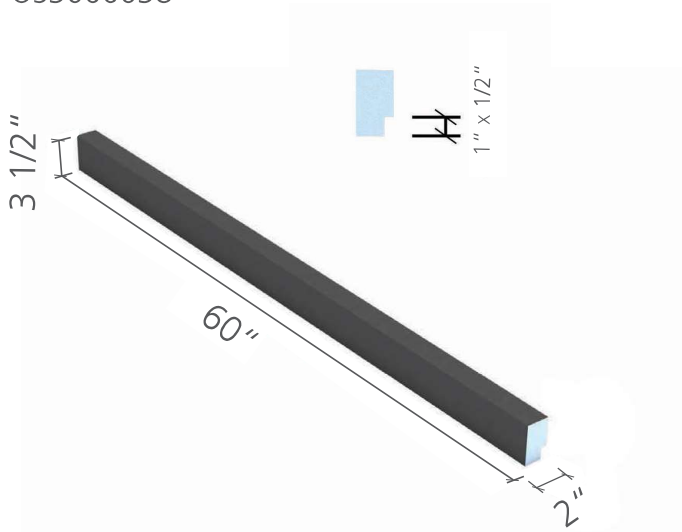

US3000008

wedi® Shower Curb Cap 96"

exterior: 5 in. (H) x 4 5/8 in. (W) x 98 7/16 in. (L)

interior: 4 1/2 in. (H) x 3 5/8 in. (W)

US3000010

wedi® Shower Curb 60"

5 1/8 in. (H) x 4 1/2 in. (W) x 60 in. (L);

sloped top 1/8 in./ft.

US3000039

wedi® Shower Curb 96"

5 1/8 in. (H) x 4 1/2 in. (W) x 96 in. (L);

sloped top 1/8 in./ft.

US3000041

wedi® Shower Curb ■ Technical Drawings

wedi® Shower Curb Lean 60"

3 1/2 in. (H) x 2 in. (W) x 60 in. (L);

sloped top 1/8 in./ft.

US3000038

wedi® Shower Curb Lean 96"

3 1/2 in. (H) x 2 in. (W) x 96 in. (L);

sloped top 1/8 in./ft.

US3000040

wedi® Shower Curb AT 60"

5 1/8 in. (H) x 4 1/2 in. (W) x 60 in. (L);