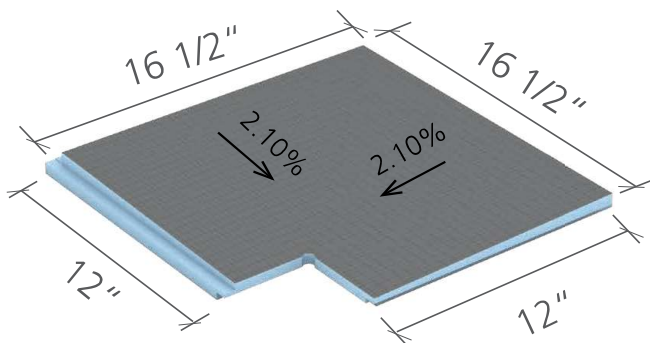

wedi Fundo® Curbless Shower Base ■ Technical Drawings

i White lines indicate where slope fields meet on shower base.

wedi Fundo® Curbless Shower Base
72 in. x 72 in. x 3/4 in. US9200010

wedi® Curbless Shower Extension
12 in. x 60 in.
US3000035

The extension panel slopes from 1 1/16 in. to 25/32 in.

wedi® Curbless Shower Corner Extension
16 1/2 in. x 16 1/2 in. x 1 1/16 in.
US3000052

Corner cut out measures
4 in. x 4 in.

wedi Fundo® Linear Shower Base ■ Technical Drawings