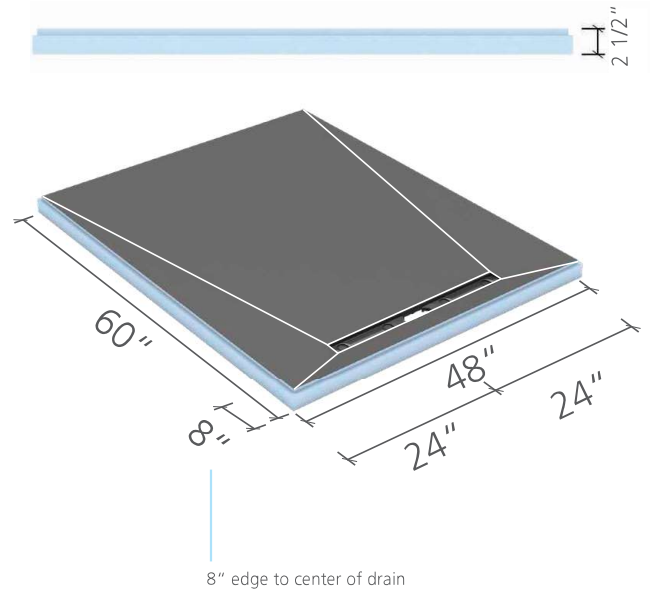

The extension panel slopes from 1 1/16 in. to 25/32 in.

wedi® Curbless Shower Corner Extension
16 1/2 in. x 16 1/2 in. x 1 1/16 in.
US3000052

Corner cut out measures
4 in. x 4 in.

wedi Fundo® Linear Shower Base ■ Technical Drawings

i White lines indicate where slope fields meet on shower base.

wedi Fundo® Linear Shower Base

36 in. x 60 in. x 2 in.

Channel Length: 43 19/64 in.

US9310001 (4-way slope)

wedi Fundo® Linear Shower Base

48 in. x 60 in. x 2 1/2 in.

Channel Length: 27 19/32 in.

US9310002 (4-way slope)

wedi Fundo® Linear Shower Base

48 in. x 72 in. x (2 3/8 in.)

Channel Length: 43 19/64 in.

US9310003 (4-way slope)

wedi Fundo® Linear Shower Modules & Extensions ■ Technical Drawings