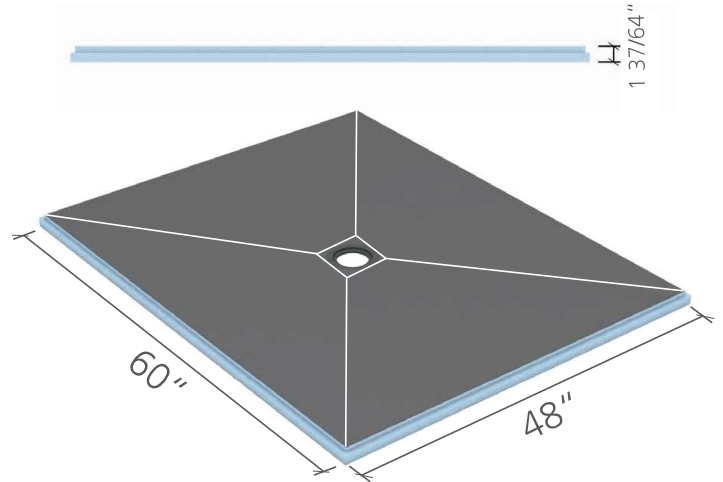

i White lines indicate where slope fields meet on shower base.

wedi Fundo® Shower Base, rectangular
36 in. x 72 in. x 1 37/64 in. (center drain)
US9100006

wedi Fundo® Shower Base, square
42 in. x 42 in. x 1 37/64 in.
US9100017

wedi Fundo® Shower Base, rectangular
42 in. x 60 in. x 1 37/64 in.
US9100007

wedi Fundo® Shower Base, rectangular
42 in. x 72 in. x 1 37/64 in.
US9100008

wedi Fundo® Shower Base ■ Technical Drawings

i White lines indicate where slope fields meet on shower base.

wedi Fundo® Shower Base, Square

48 in. x 48 in. x 1 37/64 in.

US9100003

wedi Fundo® Shower Base, rectangular

48 in. x 60 in. x 1 37/64 in.

US9100009

wedi Fundo® Shower Base, rectangular

48 in. x 72 in. x 1 37/64 in.

US9100010

wedi Fundo® Shower Base, rectangular

48 in. x 84 in. x 2 in.

US9100014

wedi Fundo® Shower Base ■ Technical Drawings

i White lines indicate where slope fields meet on shower base.

wedi Fundo® Shower Base, square
60 in. x 60 in. x 1 37/64 in.
US9100011