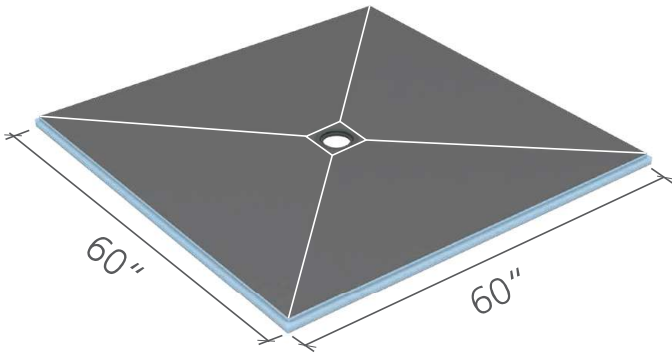

wedi Fundo® Shower Base, Square

48 in. x 48 in. x 1 37/64 in.

US9100003

wedi Fundo® Shower Base, rectangular

48 in. x 60 in. x 1 37/64 in.

US9100009

wedi Fundo® Shower Base, rectangular

48 in. x 72 in. x 1 37/64 in.

US9100010

wedi Fundo® Shower Base, rectangular

48 in. x 84 in. x 2 in.

US9100014

wedi Fundo® Shower Base ■ Technical Drawings

i White lines indicate where slope fields meet on shower base.

wedi Fundo® Shower Base, square
60 in. x 60 in. x 1 37/64 in.
US9100011