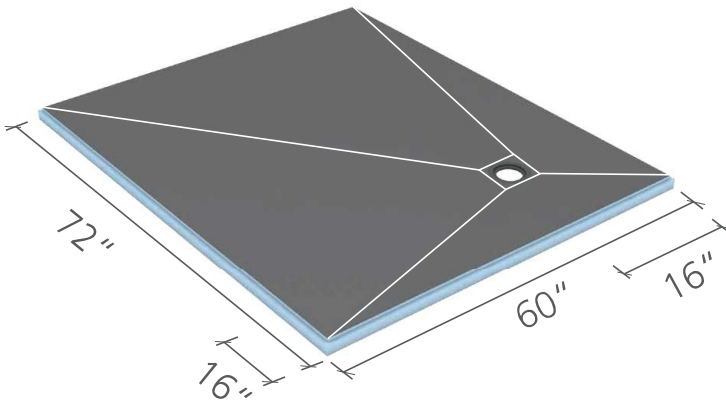

wedi Fundo® Shower Base, rectangular
60 in. x 72 in. x 2 in. (off-center drain)
US9100013