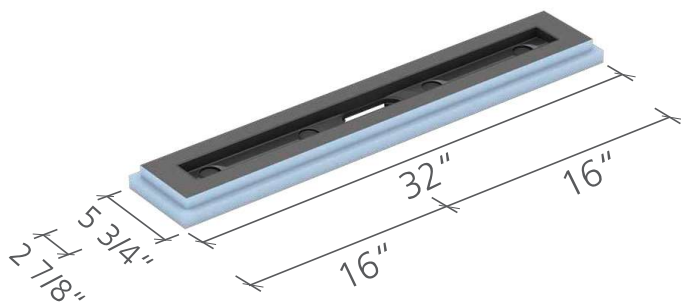

wedi Fundo® Linear Shower Modules & Extensions ■ Technical Drawings

wedi Fundo® Linear Shower Module 32"
32 in. x 5 3/4 in.
Channel Length: 27 19/32 in.
US9320001