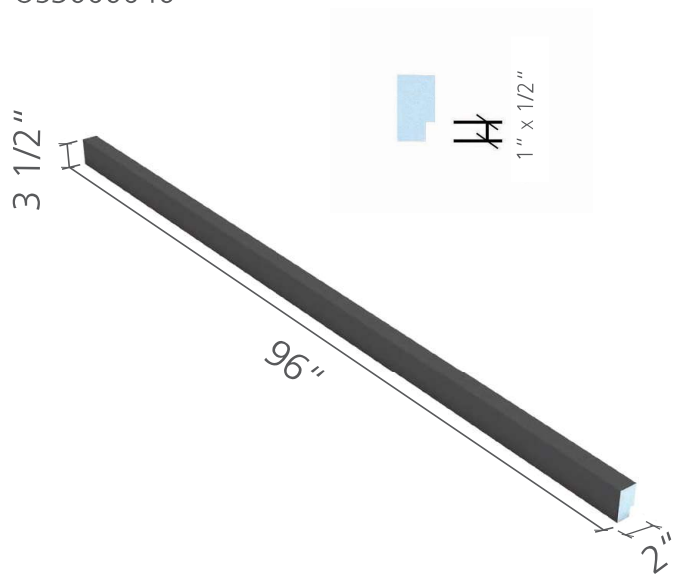

US3000039

wedi® Shower Curb 96"

5 1/8 in. (H) x 4 1/2 in. (W) x 96 in. (L);

sloped top 1/8 in./ft.

US3000041

wedi® Shower Curb ■ Technical Drawings

wedi® Shower Curb Lean 60"

3 1/2 in. (H) x 2 in. (W) x 60 in. (L);

sloped top 1/8 in./ft.

US3000038

wedi® Shower Curb Lean 96"

3 1/2 in. (H) x 2 in. (W) x 96 in. (L);

sloped top 1/8 in./ft.

US3000040

wedi® Shower Curb AT 60"

5 1/8 in. (H) x 4 1/2 in. (W) x 60 in. (L);

sloped top 1/8 in./ft.

US3000048

wedi® Shower Curb Lean AT 60"

3 1/2 in. (H) 2 in. (W) x 60 in. (L);

sloped top 1/8 in./ft.

US3000049

wedi® Shower Niche ■ Technical Drawings

wedi® Shower Niche 16"x12"
16 in. x 12 in. x 4 in. (ext.)
12 in. x 8 in. x 3 1/2 in. (int.)
US3000004