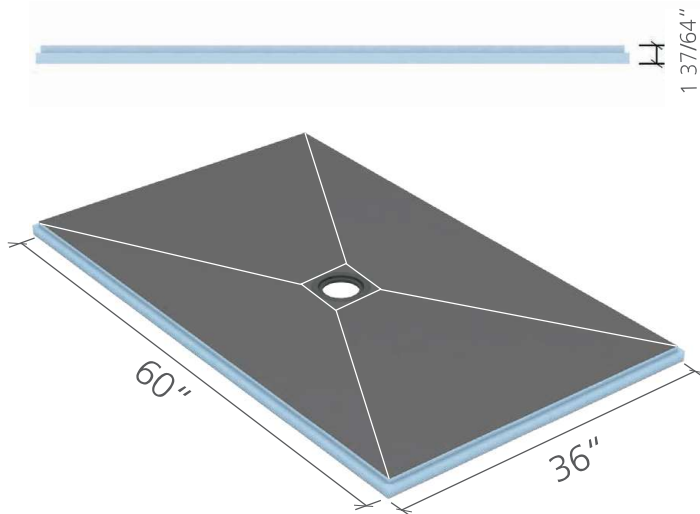

wedi Fundo® Shower Base ■ Technical Drawings

i White lines indicate where slope fields meet on shower base.

wedi Fundo® Shower Base, square
 36 in. x 36 in. x 1 37/64 in.
 US9100001

wedi Fundo® Shower Base, rectangular
 36 in. x 48 in. x 1 37/64 in.
 US9100002

wedi Fundo® Shower Base, rectangular
 36 in. x 60 in. x 1 37/64 in.
 US9100004

wedi Fundo® Shower Base, rectangular
 36 in. x 72 in. x 2 in. (off-center drain)
 US9100005

wedi Fundo® Shower Base ■ Technical Drawings

i White lines indicate where slope fields meet on shower base.

wedi Fundo® Shower Base, rectangular
36 in. x 72 in. x 1 37/64 in. (center drain)
US9100006

wedi Fundo® Shower Base, square
42 in. x 42 in. x 1 37/64 in.
US9100017

The extension panel slopes from 1 1/16 in. to 25/32 in.

wedi® Curbless Shower Corner Extension
16 1/2 in. x 16 1/2 in. x 1 1/16 in.
US3000052

Corner cut out measures
4 in. x 4 in.

wedi Fundo® Linear Shower Base ■ Technical Drawings