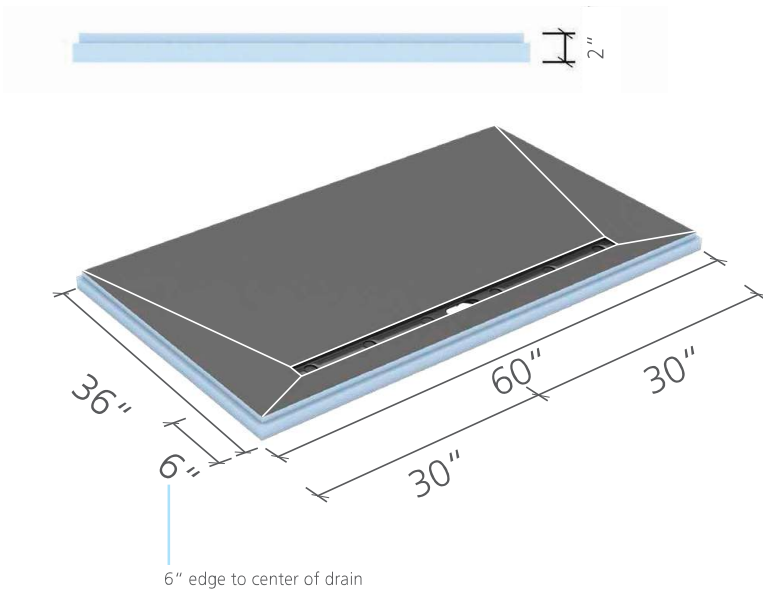

The extension panel slopes from 1 1/16 in. to 25/32 in.

wedi® Curbless Shower Corner Extension
16 1/2 in. x 16 1/2 in. x 1 1/16 in.
US3000052

Corner cut out measures
4 in. x 4 in.

wedi Fundo® Linear Shower Base ■ Technical Drawings

i White lines indicate where slope fields meet on shower base.

wedi Fundo® Linear Shower Base

36 in. x 60 in. x 2 in.

Channel Length: 43 19/64 in.

US9310001 (4-way slope)

wedi Fundo® Linear Shower Base

48 in. x 60 in. x 2 1/2 in.