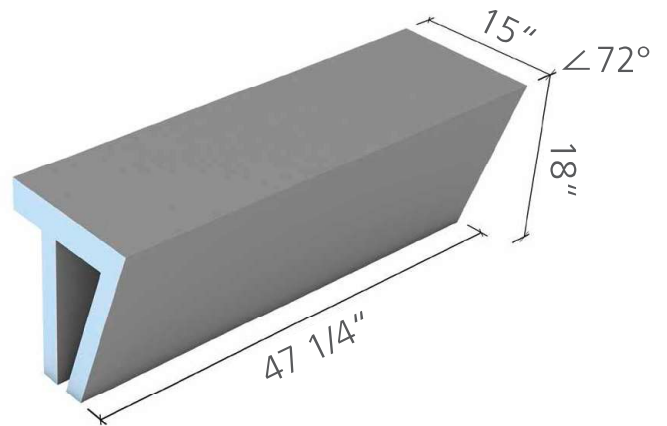

wedi Sanoasa® Shower Bench 2 L
47 1/4 in. x 18 in. x 15 in.; sloped top 1%
US3000045