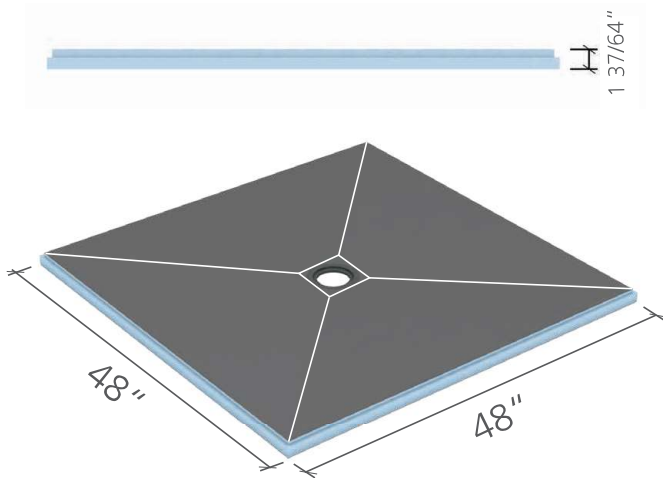

i White lines indicate where slope fields meet on shower base.

wedi Fundo® Shower Base, rectangular
36 in. x 72 in. x 1 37/64 in. (center drain)
US9100006

wedi Fundo® Shower Base, square
42 in. x 42 in. x 1 37/64 in.
US9100017

wedi Fundo® Shower Base, rectangular
42 in. x 60 in. x 1 37/64 in.
US9100007

wedi Fundo® Shower Base, rectangular
42 in. x 72 in. x 1 37/64 in.
US9100008

wedi Fundo® Shower Base ■ Technical Drawings

i White lines indicate where slope fields meet on shower base.

wedi Fundo® Shower Base, Square

48 in. x 48 in. x 1 37/64 in.

US9100003

wedi Fundo® Shower Base, rectangular

48 in. x 60 in. x 1 37/64 in.

US9100009

wedi Fundo® Shower Base, rectangular

48 in. x 72 in. x 1 37/64 in.

US3000008

wedi® Shower Curb Cap 96"

exterior: 5 in. (H) x 4 5/8 in. (W) x 98 7/16 in. (L)

interior: 4 1/2 in. (H) x 3 5/8 in. (W)

US3000010

wedi® Shower Curb 60"

5 1/8 in. (H) x 4 1/2 in. (W) x 60 in. (L);

sloped top 1/8 in./ft.