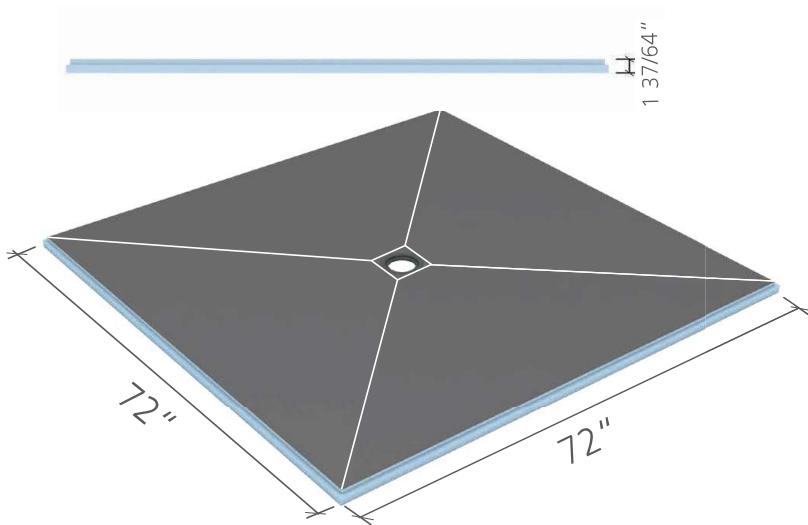

i White lines indicate where slope fields meet on shower base.

wedi Fundo® Shower Base, rectangular
36 in. x 72 in. x 1 37/64 in. (center drain)
US9100006

wedi Fundo® Shower Base, square
42 in. x 42 in. x 1 37/64 in.
US9100017

US9100010

wedi Fundo® Shower Base, rectangular

48 in. x 84 in. x 2 in.

US9100014

wedi Fundo® Shower Base ■ Technical Drawings

i White lines indicate where slope fields meet on shower base.

wedi Fundo® Shower Base, square
60 in. x 60 in. x 1 37/64 in.
US9100011

wedi Fundo® Shower Base, rectangular
60 in. x 72 in. x 1 37/64 in.
US9100012

wedi Fundo® Shower Base, rectangular
60 in. x 72 in. x 2 in. (off-center drain)
US9100013

wedi Fundo® Shower Base, rectangular
60 in. x 84 in. x 2 in.
US9100015

wedi Fundo® Shower Base ■ Technical Drawings

i White lines indicate where slope fields meet on shower base.

wedi Fundo® Shower Base, square
72 in. x 72 in. x 1 37/64 in.
US9100016

wedi® Shower Corner Extension
16 1/2 in. x 16 1/2 in. x 1 13/16 in.
US3000053