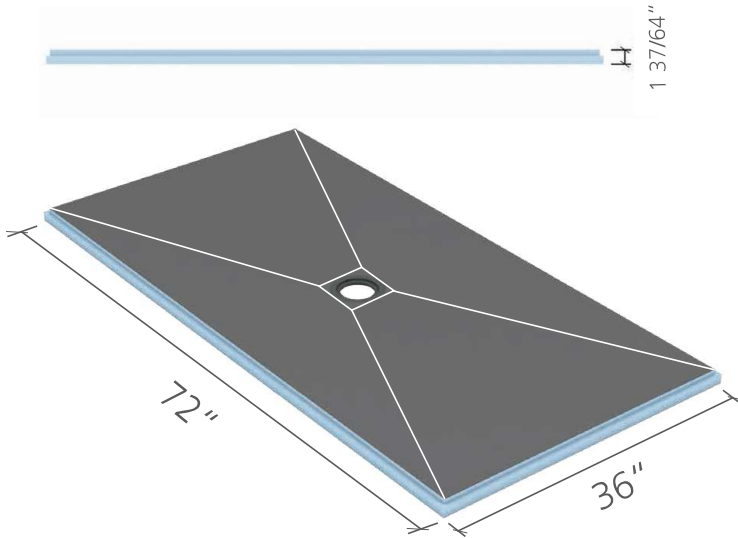

wedi Fundo® Shower Base ■ Technical Drawings

i White lines indicate where slope fields meet on shower base.

wedi Fundo® Shower Base, square
 36 in. x 36 in. x 1 37/64 in.
 US9100001

wedi Fundo® Shower Base, rectangular
 36 in. x 48 in. x 1 37/64 in.
 US9100002

wedi Fundo® Shower Base, rectangular
 36 in. x 60 in. x 1 37/64 in.
 US9100004

wedi Fundo® Shower Base, rectangular
 36 in. x 72 in. x 2 in. (off-center drain)
 US9100005

wedi Fundo® Shower Base ■ Technical Drawings

i White lines indicate where slope fields meet on shower base.

wedi Fundo® Shower Base, rectangular
36 in. x 72 in. x 1 37/64 in. (center drain)
US9100006

wedi Fundo® Shower Base, square
42 in. x 42 in. x 1 37/64 in.
US9100017

wedi Fundo® Shower Base, rectangular
42 in. x 60 in. x 1 37/64 in.
US9100007

wedi Fundo® Shower Base, rectangular
42 in. x 72 in. x 1 37/64 in.
US9100008

wedi Fundo® Shower Base ■ Technical Drawings

i White lines indicate where slope fields meet on shower base.