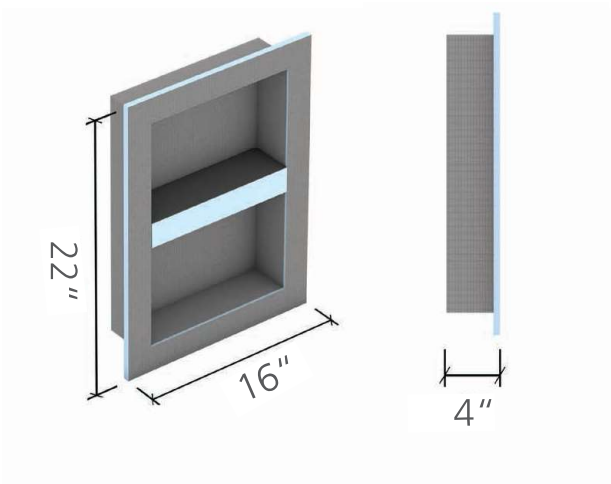

sloped top 1/8 in./ft.

US3000038

wedi® Shower Curb Lean 96"

3 1/2 in. (H) x 2 in. (W) x 96 in. (L);

sloped top 1/8 in./ft.

US3000040

wedi® Shower Curb AT 60"

5 1/8 in. (H) x 4 1/2 in. (W) x 60 in. (L);

sloped top 1/8 in./ft.

US3000048

wedi® Shower Curb Lean AT 60"

3 1/2 in. (H) 2 in. (W) x 60 in. (L);

sloped top 1/8 in./ft.

US3000049

wedi® Shower Niche ■ Technical Drawings

wedi® Shower Niche 16"x12"
16 in. x 12 in. x 4 in. (ext.)
12 in. x 8 in. x 3 1/2 in. (int.)
US3000004

wedi® Shower Niche 16"x16"
16 in. x 16 in. x 4 in. (ext.)
12 in. x 12 in. x 3 1/2 in. (int.)
US3000005

wedi® Shower Niche 16"x22"
16 in. x 22 in. x 4 in. (ext.)
12 in. x 18 in. x 3 1/2 in. (int.)
US3000007