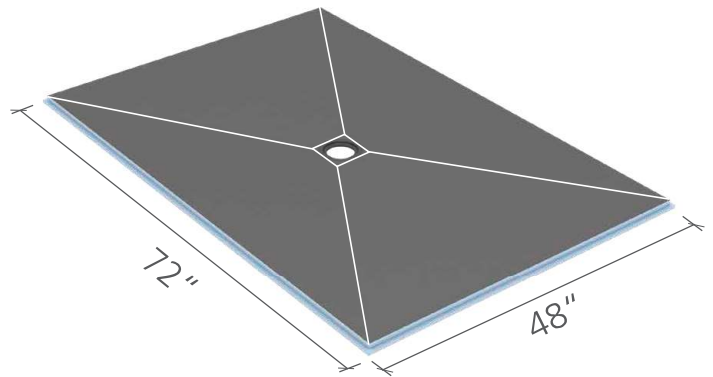

wedi Fundo® Curbless Shower Base
48 in. x 72 in. x 1 1/8 in.
US9200008