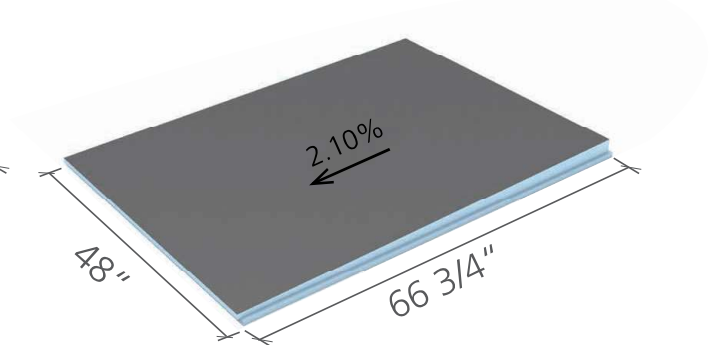

wedi Fundo® Linear Shower Extension 48"
48 in. x 66 3/4 in.
075100051