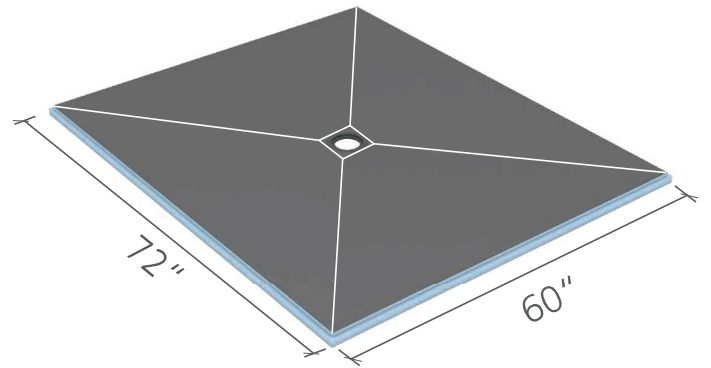

wedi Fundo® Shower Base, rectangular
60 in. x 72 in. x 1 37/64 in.
US9100012