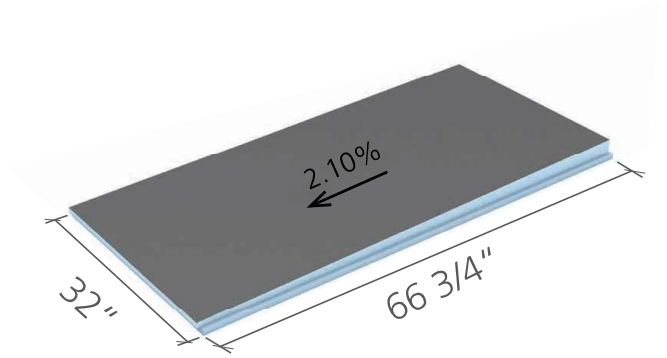

wedi Fundo® Linear Shower Extension 32"
32 in. x 66 3/4 in.
075100050