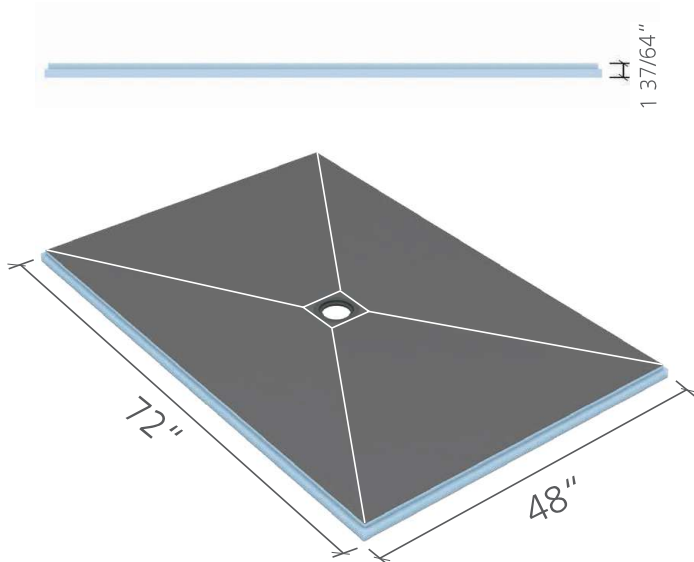

i White lines indicate where slope fields meet on shower base.

wedi Fundo® Shower Base, rectangular
36 in. x 72 in. x 1 37/64 in. (center drain)
US9100006

wedi Fundo® Shower Base, square
42 in. x 42 in. x 1 37/64 in.
US9100017

wedi Fundo® Shower Base, rectangular
42 in. x 60 in. x 1 37/64 in.
US9100007

wedi Fundo® Shower Base, rectangular
42 in. x 72 in. x 1 37/64 in.
US9100008

wedi Fundo® Shower Base ■ Technical Drawings

i White lines indicate where slope fields meet on shower base.

wedi Fundo® Shower Base, Square

48 in. x 48 in. x 1 37/64 in.

US9100003

wedi Fundo® Shower Base, rectangular

48 in. x 60 in. x 1 37/64 in.

US9100009

wedi Fundo® Shower Base, rectangular

48 in. x 72 in. x 1 37/64 in.

US9100010

wedi Fundo® Shower Base, rectangular

48 in. x 84 in. x 2 in.

US9100014

wedi Fundo® Shower Base ■ Technical Drawings

i White lines indicate where slope fields meet on shower base.

wedi Fundo® Shower Base, square
60 in. x 60 in. x 1 37/64 in.
US9100011