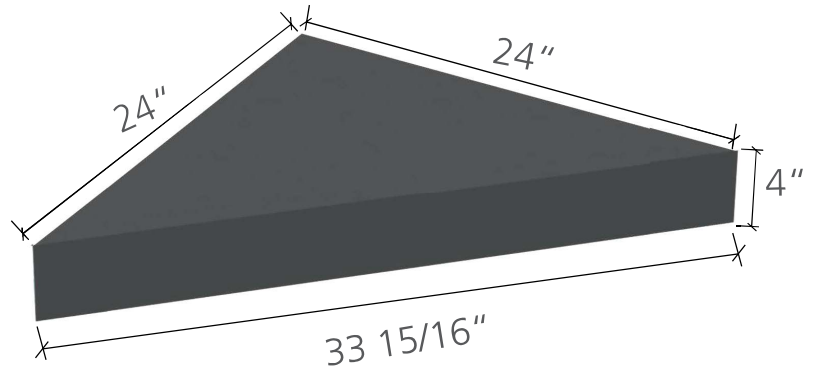

wedi® Shower Seat L
24 in. x 24 in. (wall sides) x 4 in.;
sloped 1% to front
US3000002