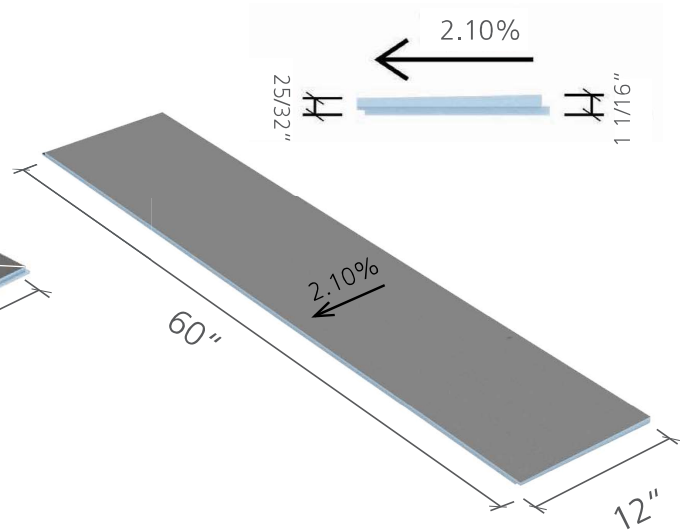

wedi Fundo® Curbless Shower Base ■ Technical Drawings

i White lines indicate where slope fields meet on shower base.

wedi Fundo® Curbless Shower Base
72 in. x 72 in. x 3/4 in. US9200010

wedi® Curbless Shower Extension
12 in. x 60 in.
US3000035

The extension panel slopes from 1 1/16 in. to 25/32 in.

wedi® Curbless Shower Corner Extension
16 1/2 in. x 16 1/2 in. x 1 1/16 in.
US3000052

Corner cut out measures
4 in. x 4 in.

wedi Fundo® Linear Shower Base ■ Technical Drawings