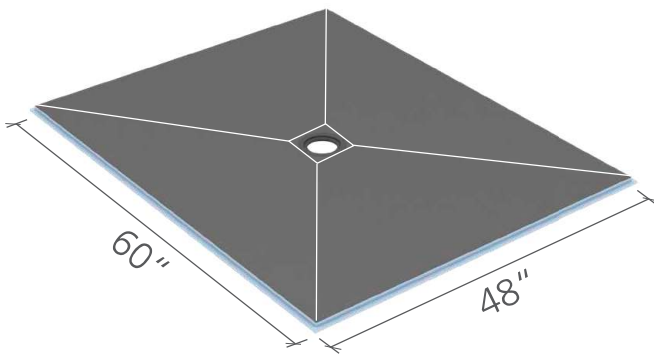

US9200006

wedi Fundo® Curbless Shower Base

48 in. × 48 in. × 3/4 in.

US9200002

wedi Fundo® Curbless Shower Base ■ Technical Drawings

i White lines indicate where slope fields meet on shower base.

wedi Fundo® Curbless Shower Base
48 in. x 60 in. x 3/4 in.
US9200004