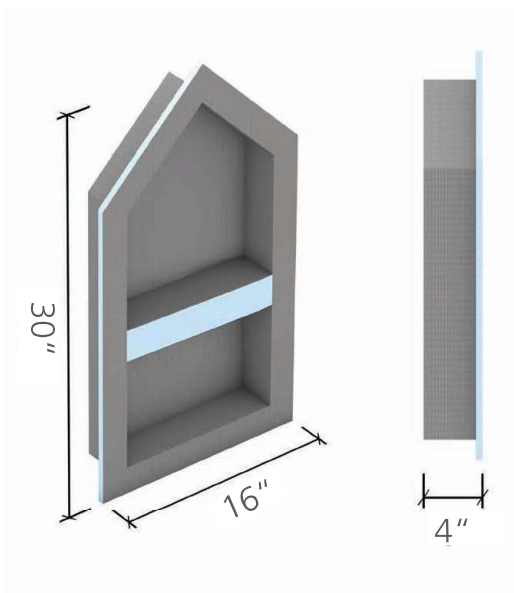

wedi® Shower Niche 16"x30" CAT

16 in. x 30 in. x 4 in. (ext.)

12 in. x 26 in. x 3 1/2 in. (int.)

US3000016