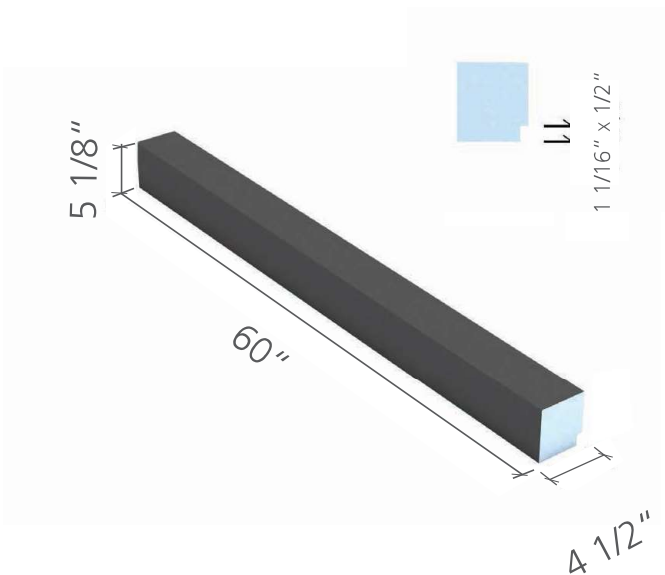

US3000008

wedi® Shower Curb Cap 96"

exterior: 5 in. (H) x 4 5/8 in. (W) x 98 7/16 in. (L)

interior: 4 1/2 in. (H) x 3 5/8 in. (W)

US3000010

wedi® Shower Curb 60"

5 1/8 in. (H) x 4 1/2 in. (W) x 60 in. (L);

sloped top 1/8 in./ft.

US3000039

wedi® Shower Curb 96"

5 1/8 in. (H) x 4 1/2 in. (W) x 96 in. (L);

sloped top 1/8 in./ft.

US3000041

wedi® Shower Curb ■ Technical Drawings

wedi® Shower Curb Lean 60"

3 1/2 in. (H) x 2 in. (W) x 60 in. (L);