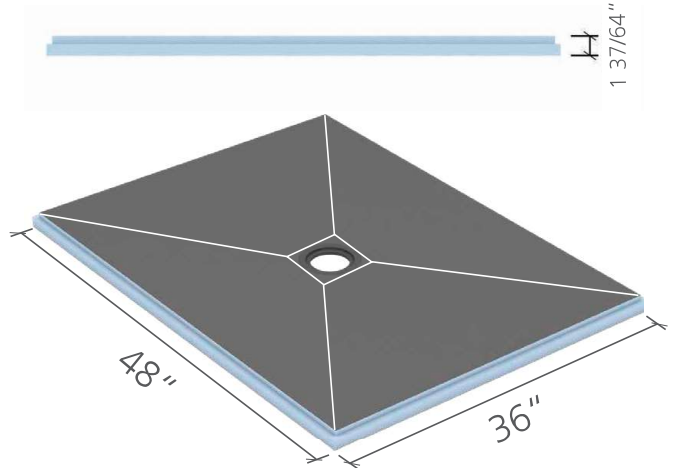

wedi Fundo® Shower Base ■ Technical Drawings

i White lines indicate where slope fields meet on shower base.

wedi Fundo® Shower Base, square
 36 in. x 36 in. x 1 37/64 in.
 US9100001

wedi Fundo® Shower Base, rectangular
 36 in. x 48 in. x 1 37/64 in.
 US9100002

wedi Fundo® Shower Base, rectangular
 36 in. x 60 in. x 1 37/64 in.
 US9100004

wedi Fundo® Shower Base, rectangular
 36 in. x 72 in. x 2 in. (off-center drain)
 US9100005

wedi Fundo® Shower Base ■ Technical Drawings

i White lines indicate where slope fields meet on shower base.

wedi Fundo® Shower Base, rectangular
36 in. x 72 in. x 1 37/64 in. (center drain)
US9100006

wedi Fundo® Shower Base, square
42 in. x 42 in. x 1 37/64 in.
US9100017

US3000008

wedi® Shower Curb Cap 96"

exterior: 5 in. (H) x 4 5/8 in. (W) x 98 7/16 in. (L)

interior: 4 1/2 in. (H) x 3 5/8 in. (W)

US3000010

wedi® Shower Curb 60"

5 1/8 in. (H) x 4 1/2 in. (W) x 60 in. (L);

sloped top 1/8 in./ft.