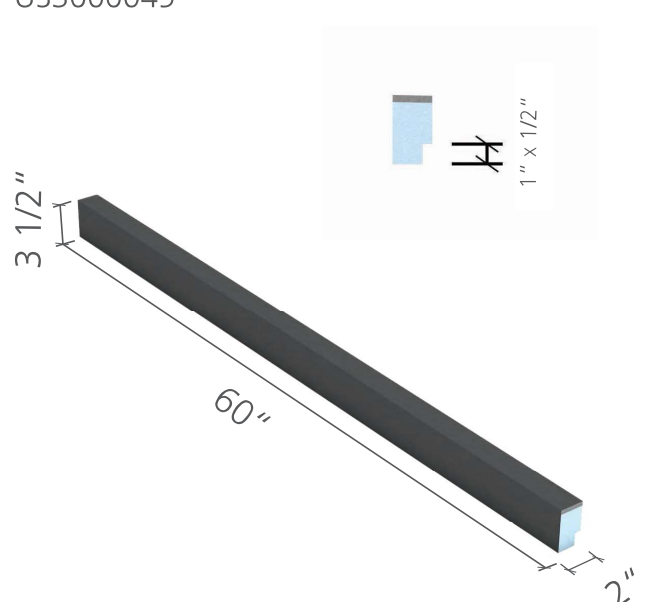

sloped top 1/8 in./ft.

US3000038

wedi® Shower Curb Lean 96"

3 1/2 in. (H) x 2 in. (W) x 96 in. (L);

sloped top 1/8 in./ft.

US3000040

wedi® Shower Curb AT 60"

5 1/8 in. (H) x 4 1/2 in. (W) x 60 in. (L);

sloped top 1/8 in./ft.

US3000048

wedi® Shower Curb Lean AT 60"

3 1/2 in. (H) 2 in. (W) x 60 in. (L);

sloped top 1/8 in./ft.

US3000049

wedi® Shower Niche ■ Technical Drawings

wedi® Shower Niche 16"x12"
16 in. x 12 in. x 4 in. (ext.)
12 in. x 8 in. x 3 1/2 in. (int.)
US3000004