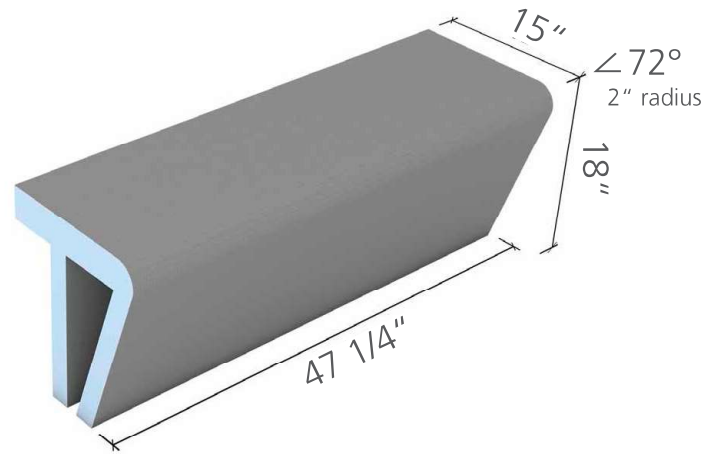

wedi Sanoasa® Shower Bench 3 L
47 1/4 in. x 18 in. x 15 in.; sloped top 1%
US3000047