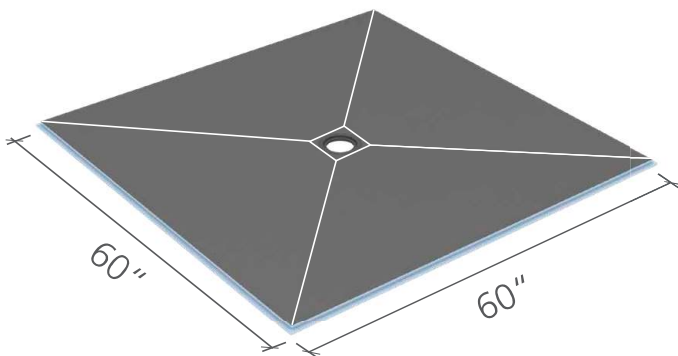

wedi Fundo® Curbless Shower Base
60 in. x 60 in. x 3/4 in.
US9200005