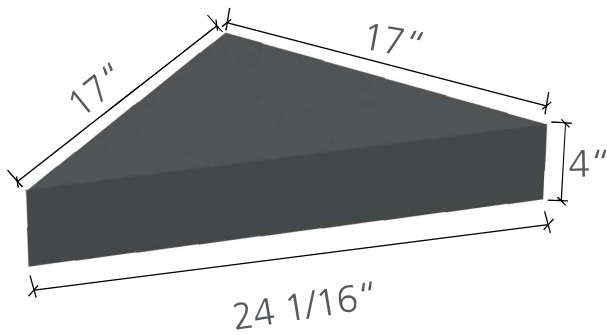

wedi® Shower Seat and Bench ■ Technical Drawings

wedi® Shower Seat M
17 in. x 17 in. (wall sides) x 4 in.;
sloped 1% to front
US3000001