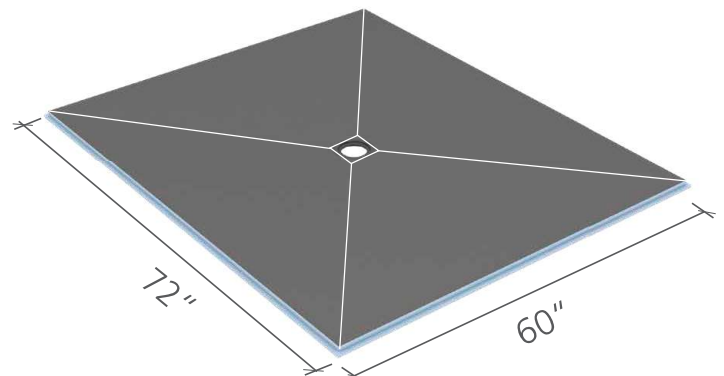

wedi Fundo® Curbless Shower Base
60 in. x 72 in. x 1 1/8 in.
US9200009