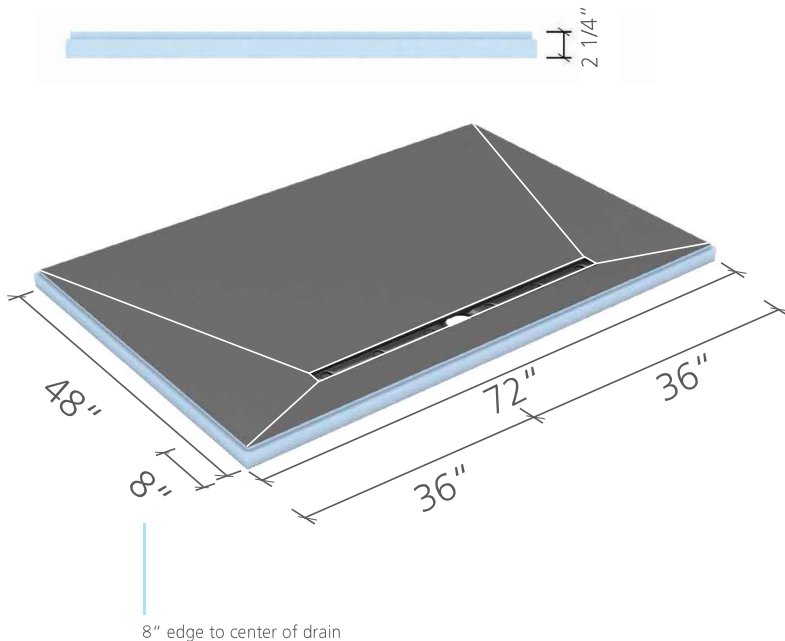

i White lines indicate where slope fields meet on shower base.

wedi Fundo® Linear Shower Base

36 in. x 60 in. x 2 in.

Channel Length: 43 19/64 in.

US9310001 (4-way slope)

wedi Fundo® Linear Shower Base

48 in. x 60 in. x 2 1/2 in.

Channel Length: 27 19/32 in.

US9310002 (4-way slope)

wedi Fundo® Linear Shower Base

48 in. x 72 in. x (2 3/8 in.)

Channel Length: 43 19/64 in.

US9310003 (4-way slope)

wedi Fundo® Linear Shower Modules & Extensions ■ Technical Drawings