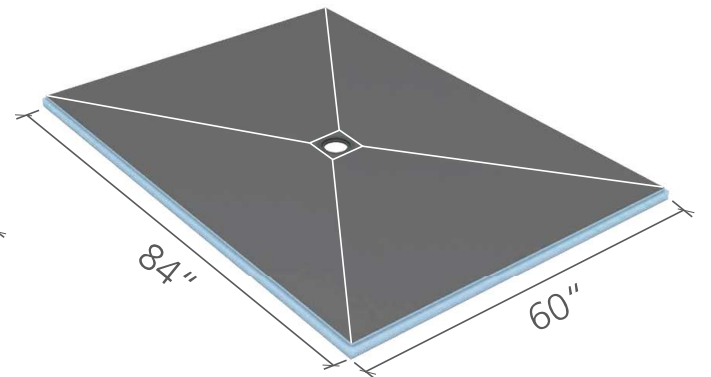

wedi Fundo® Shower Base, rectangular
60 in. x 84 in. x 2 in.
US9100015