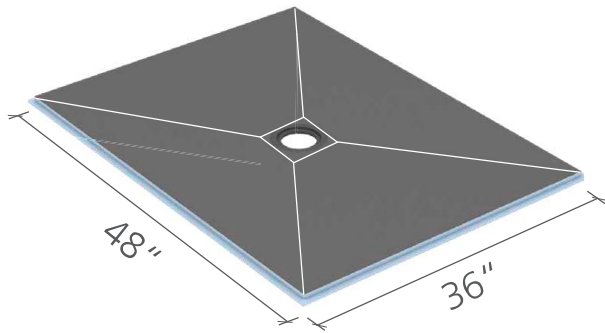

wedi Fundo® Curbless Shower Base ■ Technical Drawings

i White lines indicate where slope fields meet on shower base.

wedi Fundo® Curbless Shower Base

36 in. × 48 in. × 3/4 in.

US9200001