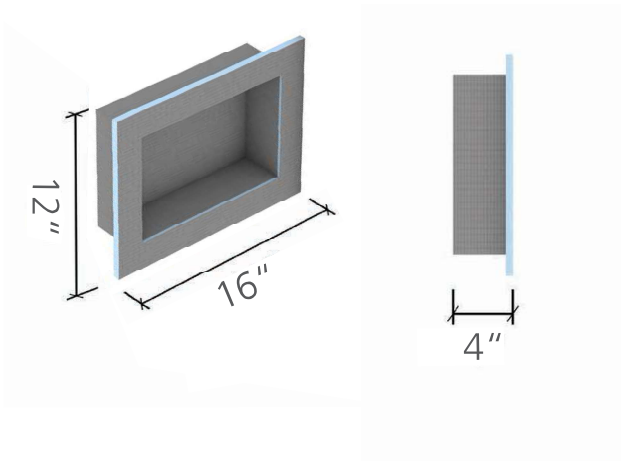

sloped top 1/8 in./ft.

US3000038

wedi® Shower Curb Lean 96"

3 1/2 in. (H) x 2 in. (W) x 96 in. (L);

sloped top 1/8 in./ft.

US3000040

wedi® Shower Curb AT 60"

5 1/8 in. (H) x 4 1/2 in. (W) x 60 in. (L);

sloped top 1/8 in./ft.

US3000048

wedi® Shower Curb Lean AT 60"

3 1/2 in. (H) 2 in. (W) x 60 in. (L);

sloped top 1/8 in./ft.

US3000049

wedi® Shower Niche ■ Technical Drawings

wedi® Shower Niche 16"x12"
16 in. x 12 in. x 4 in. (ext.)
12 in. x 8 in. x 3 1/2 in. (int.)
US3000004

wedi® Shower Niche 16"x16"
16 in. x 16 in. x 4 in. (ext.)
12 in. x 12 in. x 3 1/2 in. (int.)
US3000005

wedi® Shower Niche 16"x22"
16 in. x 22 in. x 4 in. (ext.)
12 in. x 18 in. x 3 1/2 in. (int.)
US3000007