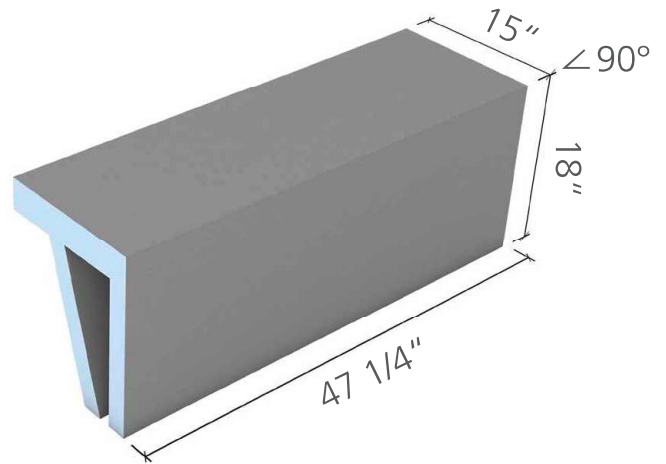

US3000016

wedi Sanoasa® Shower Bench ■ Technical Drawings

wedi Sanoasa® Shower Bench 1 M
35 3/8 in. x 18 in. x 15 in.; sloped top 1%
US3000042

wedi Sanoasa® Shower Bench 1 L
47 1/4 in. x 18 in. x 15 in.; sloped top 1%
US3000043