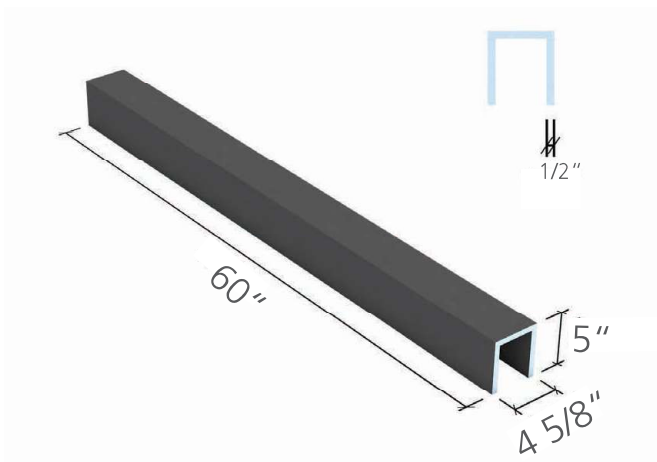

wedi Fundo® Linear Shower Extension 48"
 48 in. x 66 3/4 in.
 075100051

wedi® Shower Curb ■ Technical Drawings

wedi® Shower Curb Cap 60"

exterior: 5 in. (H) x 4 5/8 in. (W) x 60 in. (L)

interior: 4 1/2 in. (H) x 3 5/8 in. (W)

US3000008

wedi® Shower Curb Cap 96"

exterior: 5 in. (H) x 4 5/8 in. (W) x 98 7/16 in. (L)

interior: 4 1/2 in. (H) x 3 5/8 in. (W)

US3000010

wedi® Shower Curb 60"

5 1/8 in. (H) x 4 1/2 in. (W) x 60 in. (L);

sloped top 1/8 in./ft.