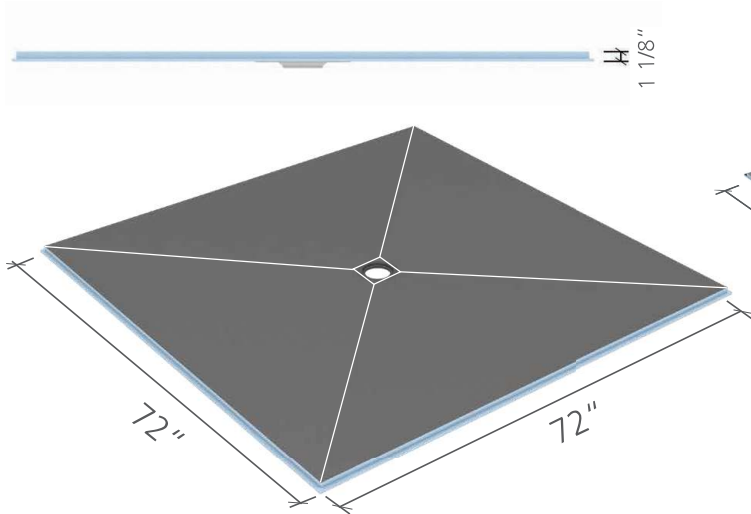

wedi Fundo® Curbless Shower Base ■ Technical Drawings

i White lines indicate where slope fields meet on shower base.

wedi Fundo® Curbless Shower Base
72 in. x 72 in. x 3/4 in. US9200010