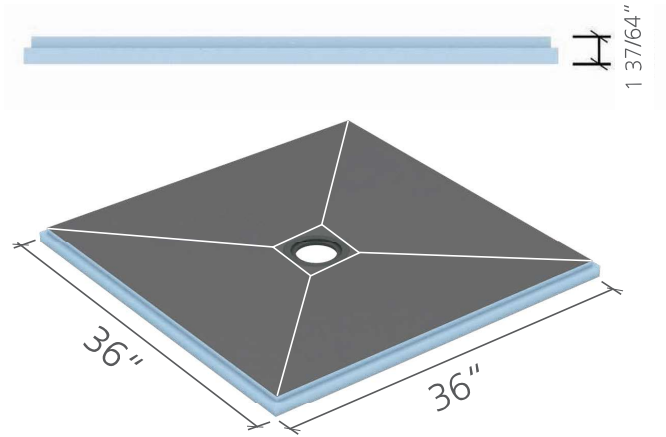

wedi Fundo® Shower Base ■ Technical Drawings

i White lines indicate where slope fields meet on shower base.

wedi Fundo® Shower Base, square
 36 in. x 36 in. x 1 37/64 in.
 US9100001

wedi Fundo® Shower Base, rectangular
 36 in. x 48 in. x 1 37/64 in.
 US9100002

wedi Fundo® Shower Base, rectangular
 36 in. x 60 in. x 1 37/64 in.
 US9100004

wedi Fundo® Shower Base, rectangular
 36 in. x 72 in. x 2 in. (off-center drain)
 US9100005

wedi Fundo® Shower Base ■ Technical Drawings

i White lines indicate where slope fields meet on shower base.

wedi Fundo® Shower Base, rectangular
36 in. x 72 in. x 1 37/64 in. (center drain)
US9100006

wedi Fundo® Shower Base, square
42 in. x 42 in. x 1 37/64 in.
US9100017

US3000008

wedi® Shower Curb Cap 96"

exterior: 5 in. (H) x 4 5/8 in. (W) x 98 7/16 in. (L)

interior: 4 1/2 in. (H) x 3 5/8 in. (W)

US3000010

wedi® Shower Curb 60"

5 1/8 in. (H) x 4 1/2 in. (W) x 60 in. (L);

sloped top 1/8 in./ft.