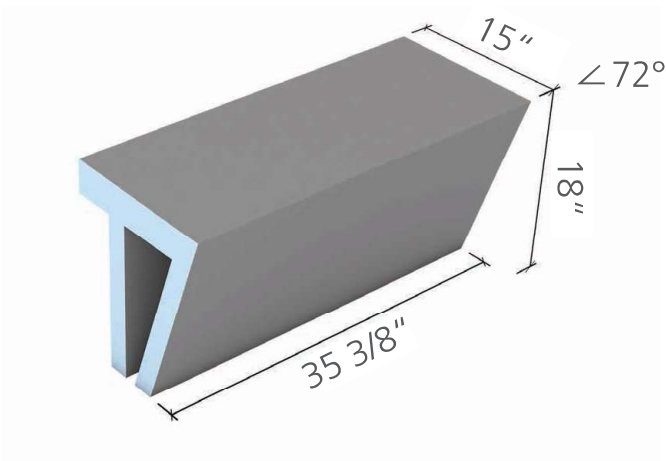

wedi Sanoasa® Shower Bench 2 M
35 3/8 in. x 18 in. x 15 in.; sloped top 1%
US3000044