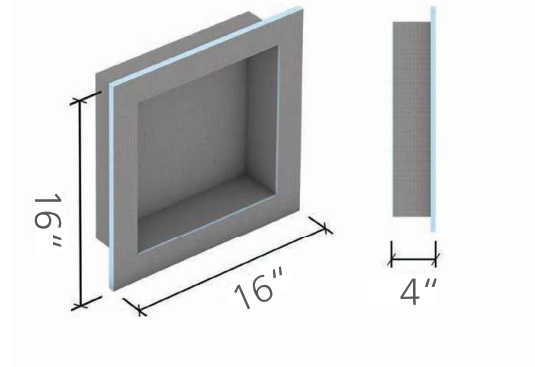

wedi® Shower Niche 16"x16"
16 in. x 16 in. x 4 in. (ext.)
12 in. x 12 in. x 3 1/2 in. (int.)
US3000005