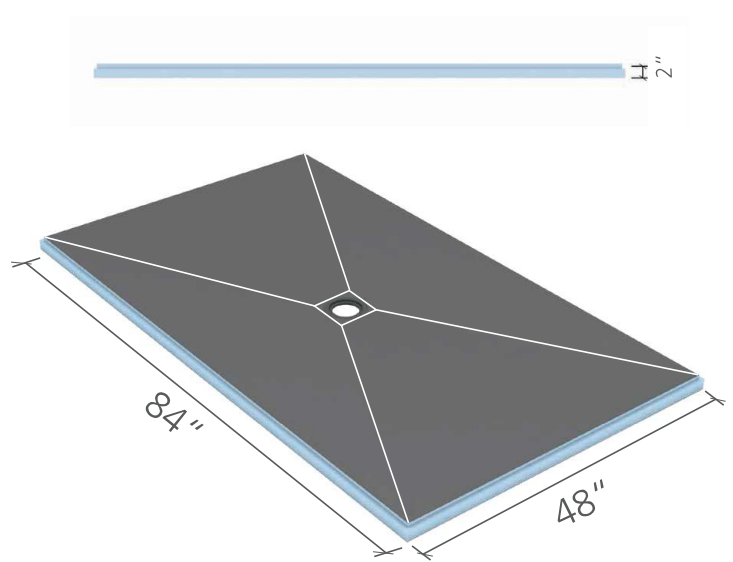

i White lines indicate where slope fields meet on shower base.

wedi Fundo® Shower Base, rectangular
36 in. x 72 in. x 1 37/64 in. (center drain)
US9100006

wedi Fundo® Shower Base, square
42 in. x 42 in. x 1 37/64 in.
US9100017

wedi Fundo® Shower Base, rectangular
42 in. x 60 in. x 1 37/64 in.
US9100007

wedi Fundo® Shower Base, rectangular
42 in. x 72 in. x 1 37/64 in.
US9100008

wedi Fundo® Shower Base ■ Technical Drawings

i White lines indicate where slope fields meet on shower base.

wedi Fundo® Shower Base, Square

48 in. x 48 in. x 1 37/64 in.

US9100003

wedi Fundo® Shower Base, rectangular

48 in. x 60 in. x 1 37/64 in.

US9100009

wedi Fundo® Shower Base, rectangular

48 in. x 72 in. x 1 37/64 in.

US9100010

wedi Fundo® Shower Base, rectangular

48 in. x 84 in. x 2 in.

US9100014

wedi Fundo® Shower Base ■ Technical Drawings

i White lines indicate where slope fields meet on shower base.

wedi Fundo® Shower Base, square
60 in. x 60 in. x 1 37/64 in.
US9100011