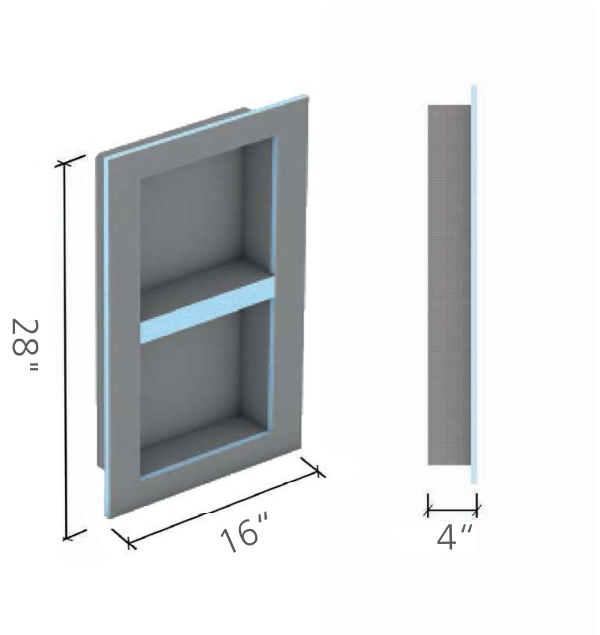

wedi® Shower Niche 16"x28"
16 in. x 28 in. x 4 in. (ext.)
12 in. x 24 in. x 3 1/2 in. (int.)
US3000248