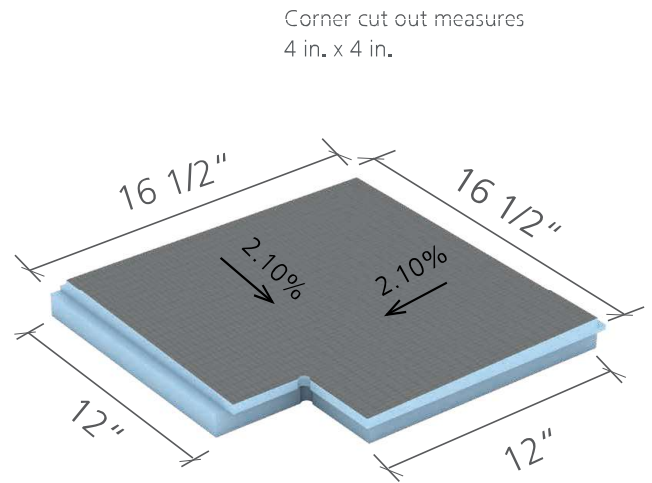

wedi® Shower Corner Extension
16 1/2 in. x 16 1/2 in. x 1 13/16 in.
US3000053