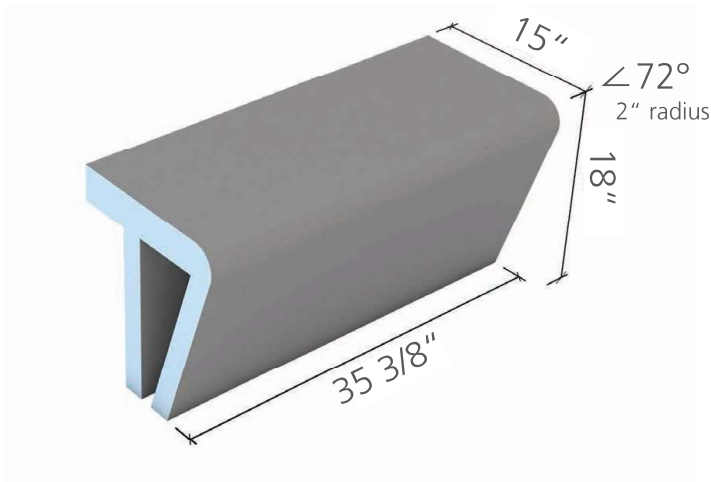

wedi Sanoasa® Shower Seat and Bench ■ Technical Drawings

wedi Sanoasa® Shower Bench 3 M
35 3/8 in. x 18 in. x 15 in.; sloped top 1%
US3000046