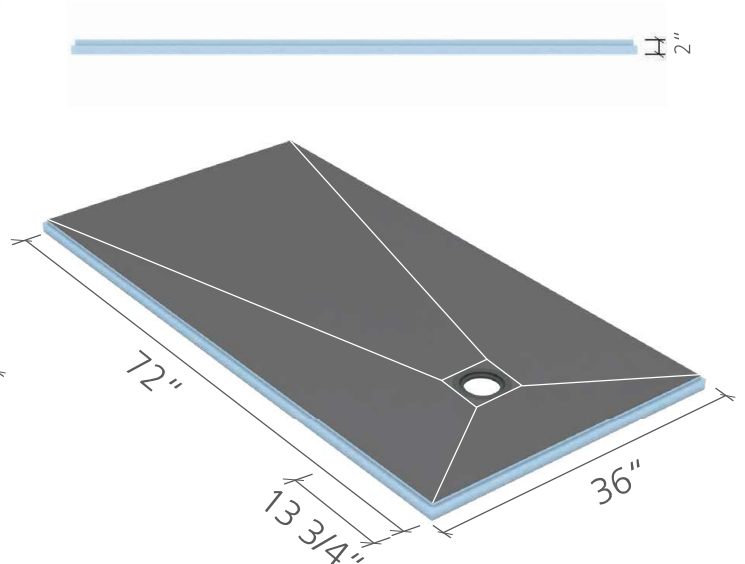

wedi Fundo® Shower Base ■ Technical Drawings

i White lines indicate where slope fields meet on shower base.

wedi Fundo® Shower Base, square
 36 in. x 36 in. x 1 37/64 in.
 US9100001

wedi Fundo® Shower Base, rectangular
 36 in. x 48 in. x 1 37/64 in.
 US9100002

wedi Fundo® Shower Base, rectangular
 36 in. x 60 in. x 1 37/64 in.
 US9100004

wedi Fundo® Shower Base, rectangular
 36 in. x 72 in. x 2 in. (off-center drain)
 US9100005

wedi Fundo® Shower Base ■ Technical Drawings

i White lines indicate where slope fields meet on shower base.

wedi Fundo® Shower Base, rectangular
36 in. x 72 in. x 1 37/64 in. (center drain)
US9100006

wedi Fundo® Shower Base, square
42 in. x 42 in. x 1 37/64 in.
US9100017

US3000008

wedi® Shower Curb Cap 96"

exterior: 5 in. (H) x 4 5/8 in. (W) x 98 7/16 in. (L)

interior: 4 1/2 in. (H) x 3 5/8 in. (W)

US3000010

wedi® Shower Curb 60"

5 1/8 in. (H) x 4 1/2 in. (W) x 60 in. (L);

sloped top 1/8 in./ft.