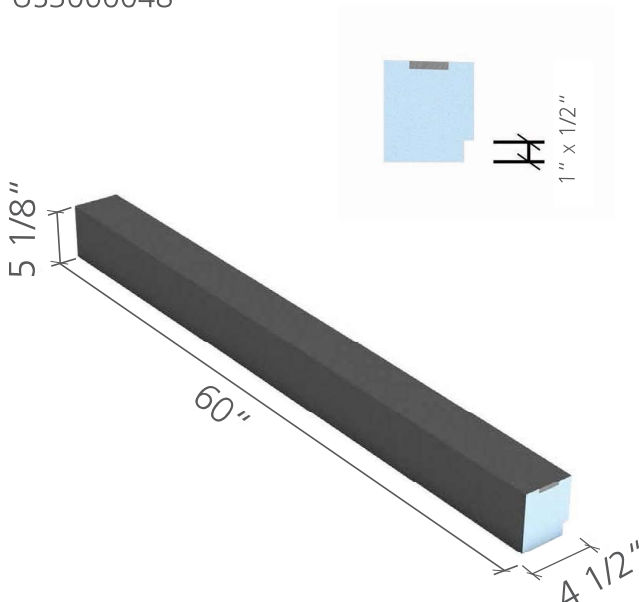

US3000039

wedi® Shower Curb 96"

5 1/8 in. (H) x 4 1/2 in. (W) x 96 in. (L);

sloped top 1/8 in./ft.

US3000041

wedi® Shower Curb ■ Technical Drawings

wedi® Shower Curb Lean 60"

3 1/2 in. (H) x 2 in. (W) x 60 in. (L);

sloped top 1/8 in./ft.

US3000038

wedi® Shower Curb Lean 96"

3 1/2 in. (H) x 2 in. (W) x 96 in. (L);

sloped top 1/8 in./ft.

US3000040

wedi® Shower Curb AT 60"

5 1/8 in. (H) x 4 1/2 in. (W) x 60 in. (L);

sloped top 1/8 in./ft.

US3000048

wedi® Shower Curb Lean AT 60"

3 1/2 in. (H) 2 in. (W) x 60 in. (L);

sloped top 1/8 in./ft.

US3000049

wedi® Shower Niche ■ Technical Drawings

wedi® Shower Niche 16"x12"
16 in. x 12 in. x 4 in. (ext.)
12 in. x 8 in. x 3 1/2 in. (int.)
US3000004