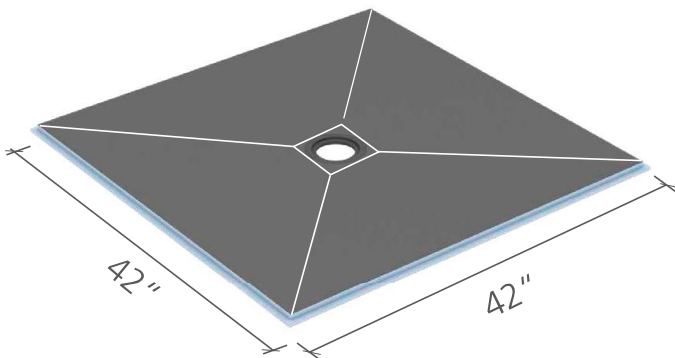

wedi Fundo® Curbless Shower Base

42 in. × 42 in. × 3/4 in.

US9200006