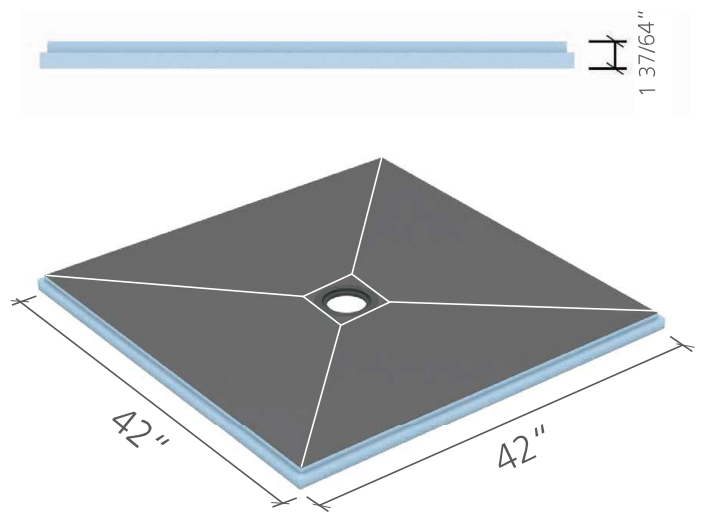

wedi Fundo® Shower Base ■ Technical Drawings

i White lines indicate where slope fields meet on shower base.

wedi Fundo® Shower Base, square
 36 in. x 36 in. x 1 37/64 in.
 US9100001

wedi Fundo® Shower Base, rectangular
 36 in. x 48 in. x 1 37/64 in.
 US9100002

wedi Fundo® Shower Base, rectangular
 36 in. x 60 in. x 1 37/64 in.
 US9100004

wedi Fundo® Shower Base, rectangular
 36 in. x 72 in. x 2 in. (off-center drain)
 US9100005

wedi Fundo® Shower Base ■ Technical Drawings

i White lines indicate where slope fields meet on shower base.

wedi Fundo® Shower Base, rectangular
36 in. x 72 in. x 1 37/64 in. (center drain)
US9100006

wedi Fundo® Shower Base, square
42 in. x 42 in. x 1 37/64 in.
US9100017

US3000008

wedi® Shower Curb Cap 96"

exterior: 5 in. (H) x 4 5/8 in. (W) x 98 7/16 in. (L)

interior: 4 1/2 in. (H) x 3 5/8 in. (W)

US3000010

wedi® Shower Curb 60"

5 1/8 in. (H) x 4 1/2 in. (W) x 60 in. (L);

sloped top 1/8 in./ft.