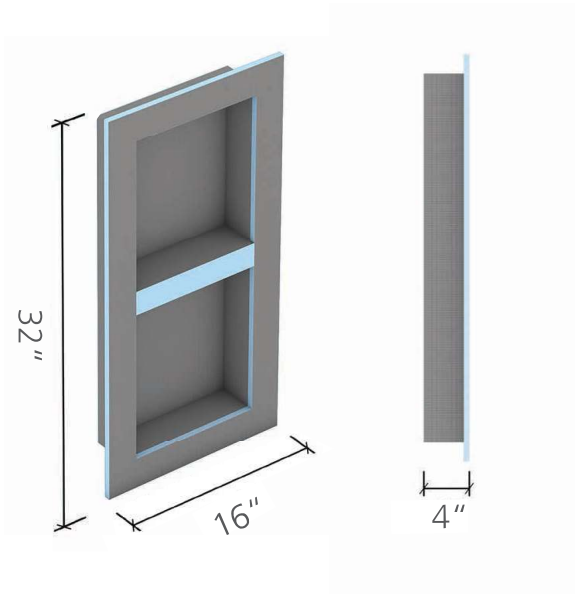

wedi® Shower Niche ■ Technical Drawings

wedi® Shower Niche 16"x32"

16 in. x 32 in. x 4 in. (ext.)

12 in. x 28 in. x 3 1/2 in. (int.)

US3000051