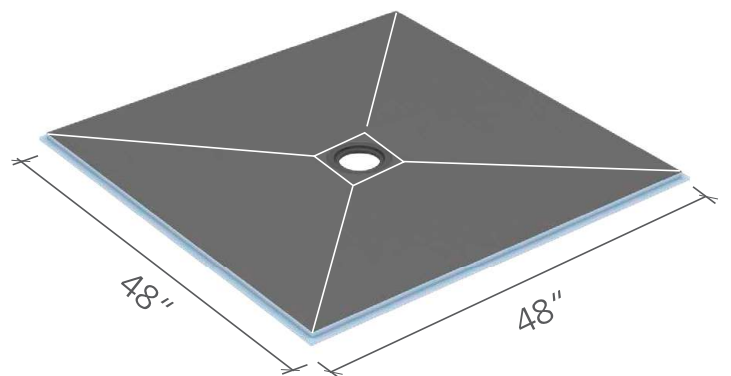

wedi Fundo® Curbless Shower Base

48 in. × 48 in. × 3/4 in.

US9200002