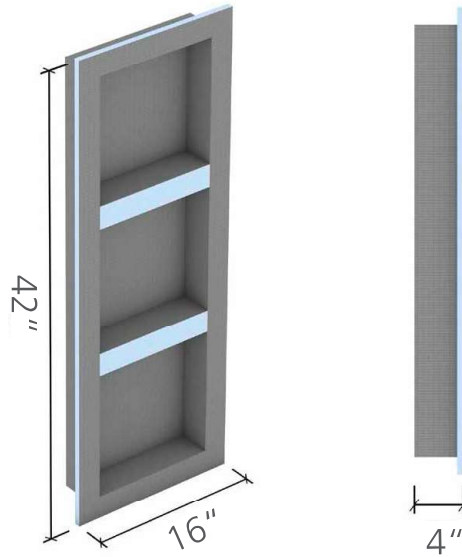

wedi® Shower Niche 16"x28"
16 in. x 28 in. x 4 in. (ext.)
12 in. x 24 in. x 3 1/2 in. (int.)
US3000248

wedi® Shower Niche ■ Technical Drawings

wedi® Shower Niche 16"x32"

16 in. x 32 in. x 4 in. (ext.)

12 in. x 28 in. x 3 1/2 in. (int.)

US3000051

wedi® Shower Niche 16"x42"

16 in. x 42 in. x 4 in. (ext.)

12 in. x 38 1/4 in. x 3 1/2 in. (int.)

US3000024

wedi® Shower Niche 16"x30" CAT

16 in. x 30 in. x 4 in. (ext.)

12 in. x 26 in. x 3 1/2 in. (int.)