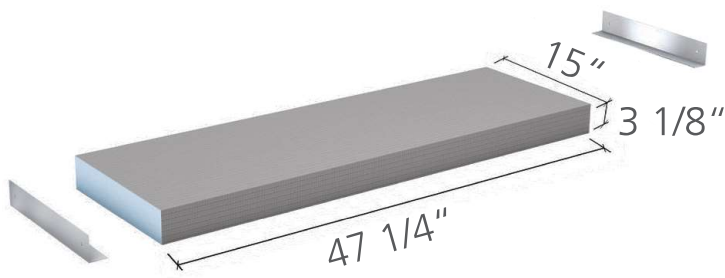

wedi Sanoasa® Shower Bench 4
47 1/4 in. x 3 1/8 in. x 15 in.; sloped top 1%
US3000000