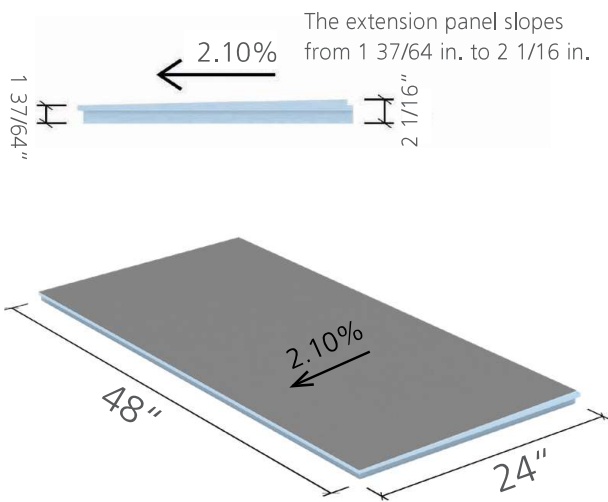

wedi® Shower Extension
24 in. x 48 in.
073783528