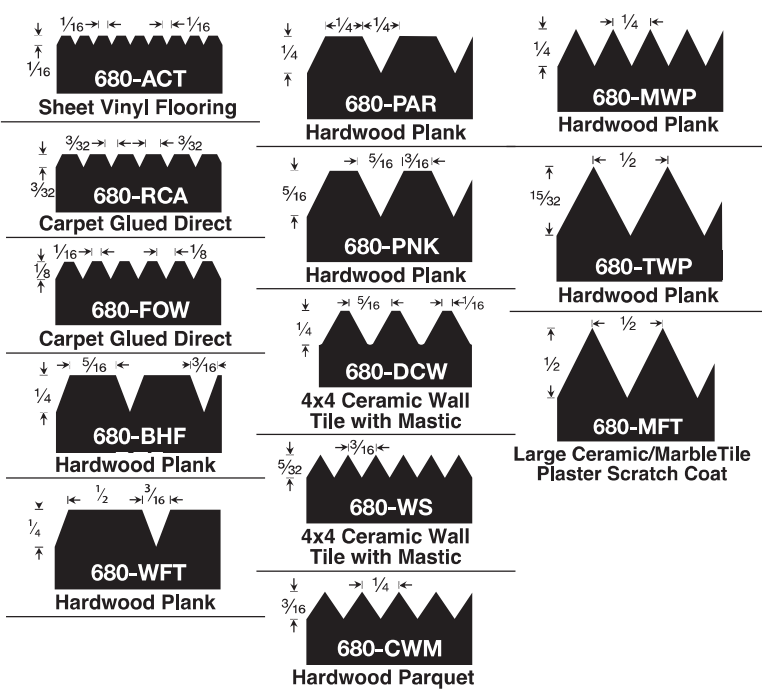

- Full size rubber grip at standard height above blade
- Textured round grip has small ribs

NO. 682-TH
VERSABLADE® TROWEL RED HANDLE

- Full size rubber grip at standard height above blade
- Popular round grip has large ribs

NO. 683-TH
VERSABLADE® TROWEL BLUE HANDLE

- Low profile rubber grip for work in toe spaces
- Textured rectangular grip has small ribs

NO. 684-TH
VERSABLADE® TROWEL OPEN HANDLE

- Aluminum and plastic construction
- Textured round grip has small ribs
- Replaceable plastic receiver base

Available Blade Notches

SQUARE NOTCHES

V NOTCHES

U NOTCHES