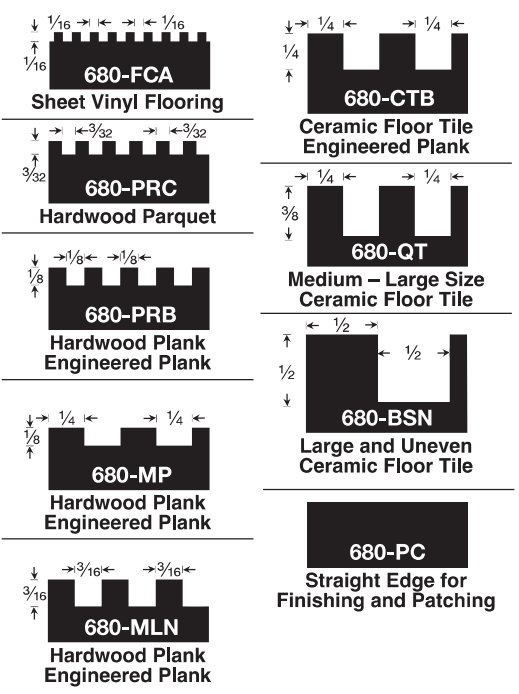

- Full size rubber grip at standard height above blade
- Textured round grip has small ribs

NO. 682-TH
VERSABLADE® TROWEL RED HANDLE

- Full size rubber grip at standard height above blade
- Popular round grip has large ribs

NO. 683-TH
VERSABLADE® TROWEL BLUE HANDLE

- Low profile rubber grip for work in toe spaces
- Textured rectangular grip has small ribs

NO. 684-TH
VERSABLADE® TROWEL OPEN HANDLE

- Aluminum and plastic construction
- Textured round grip has small ribs
- Replaceable plastic receiver base

Available Blade Notches

SQUARE NOTCHES

V NOTCHES

U NOTCHES